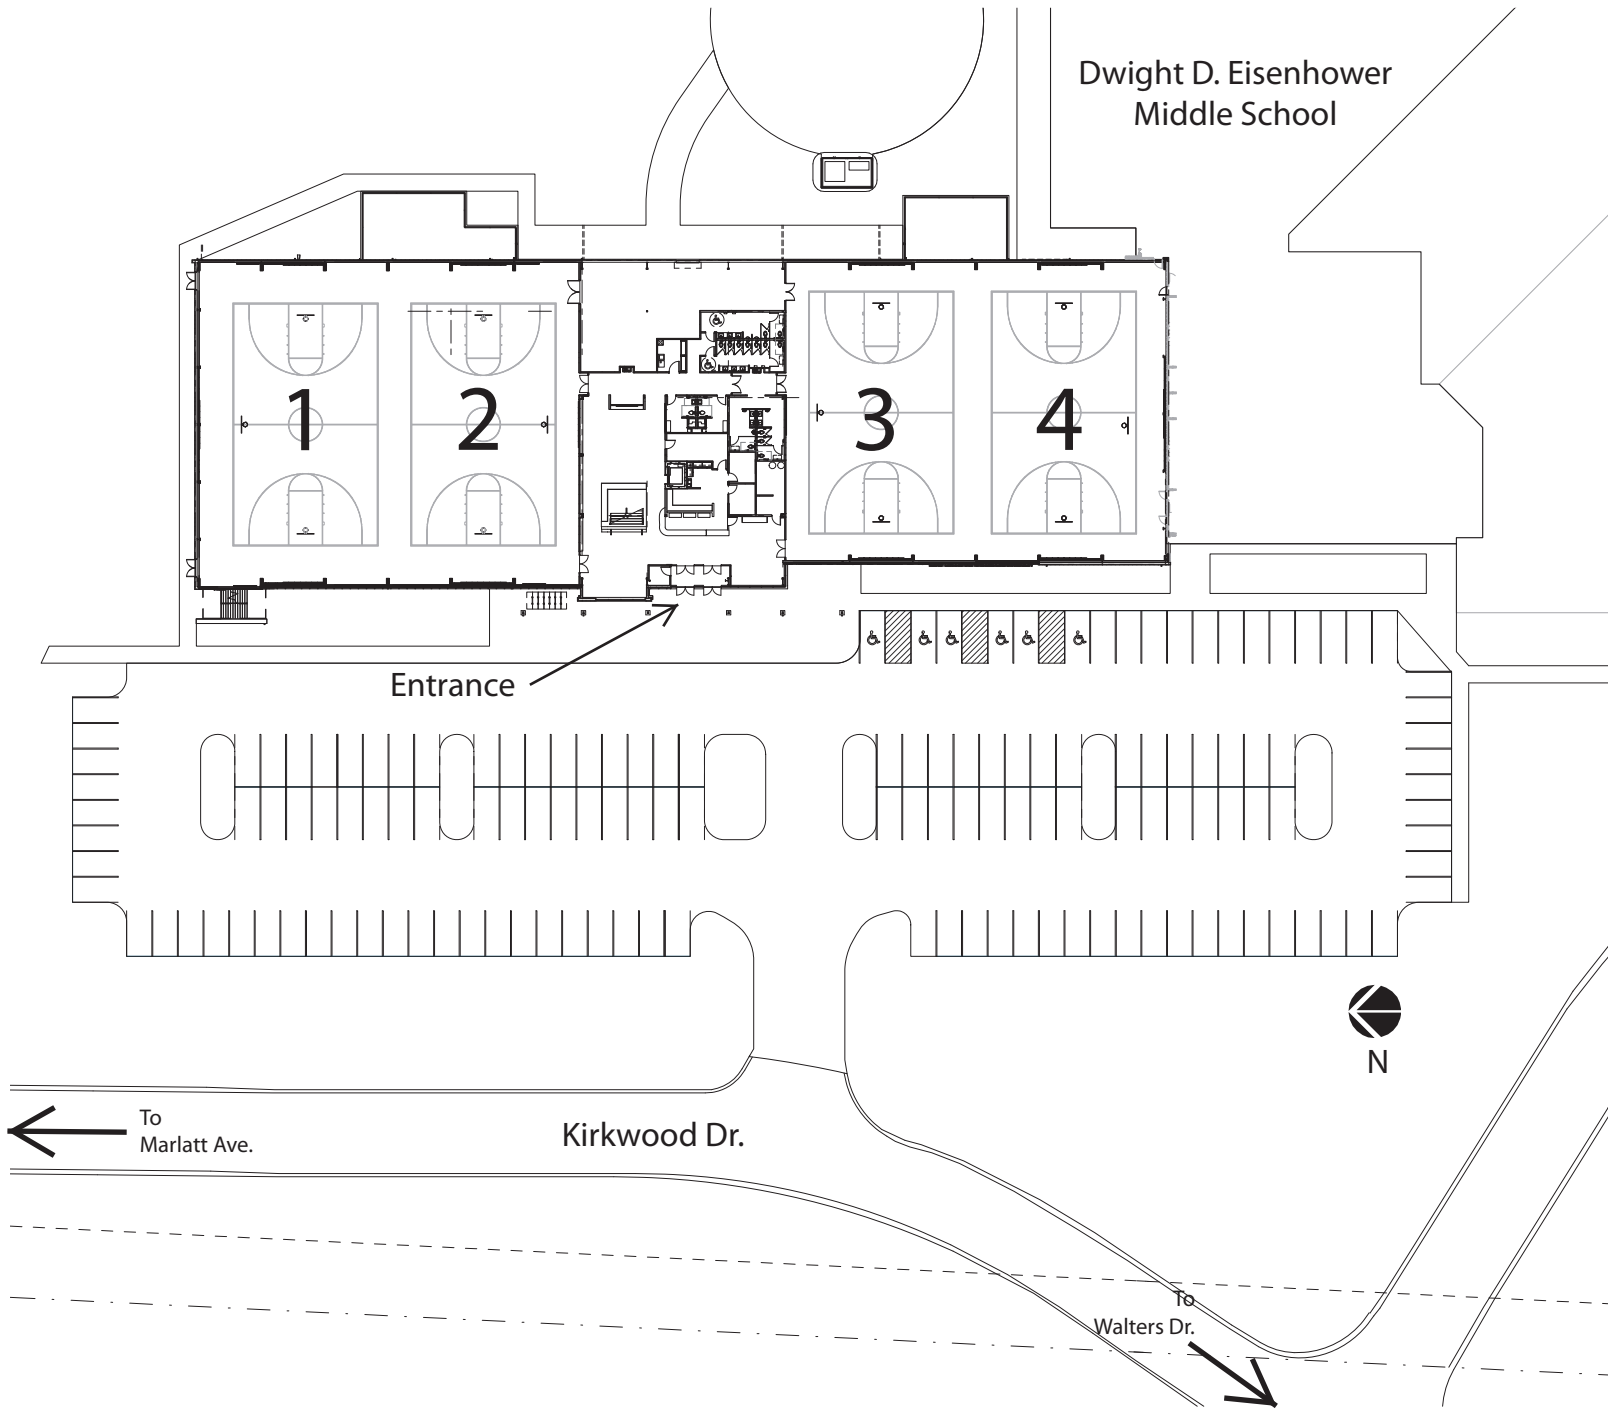

Eisenhower Recreation Center

CITY OF MANHATTAN
**PARKS
& REC**
LIVE · LEARN · PLAY

Floor Plan