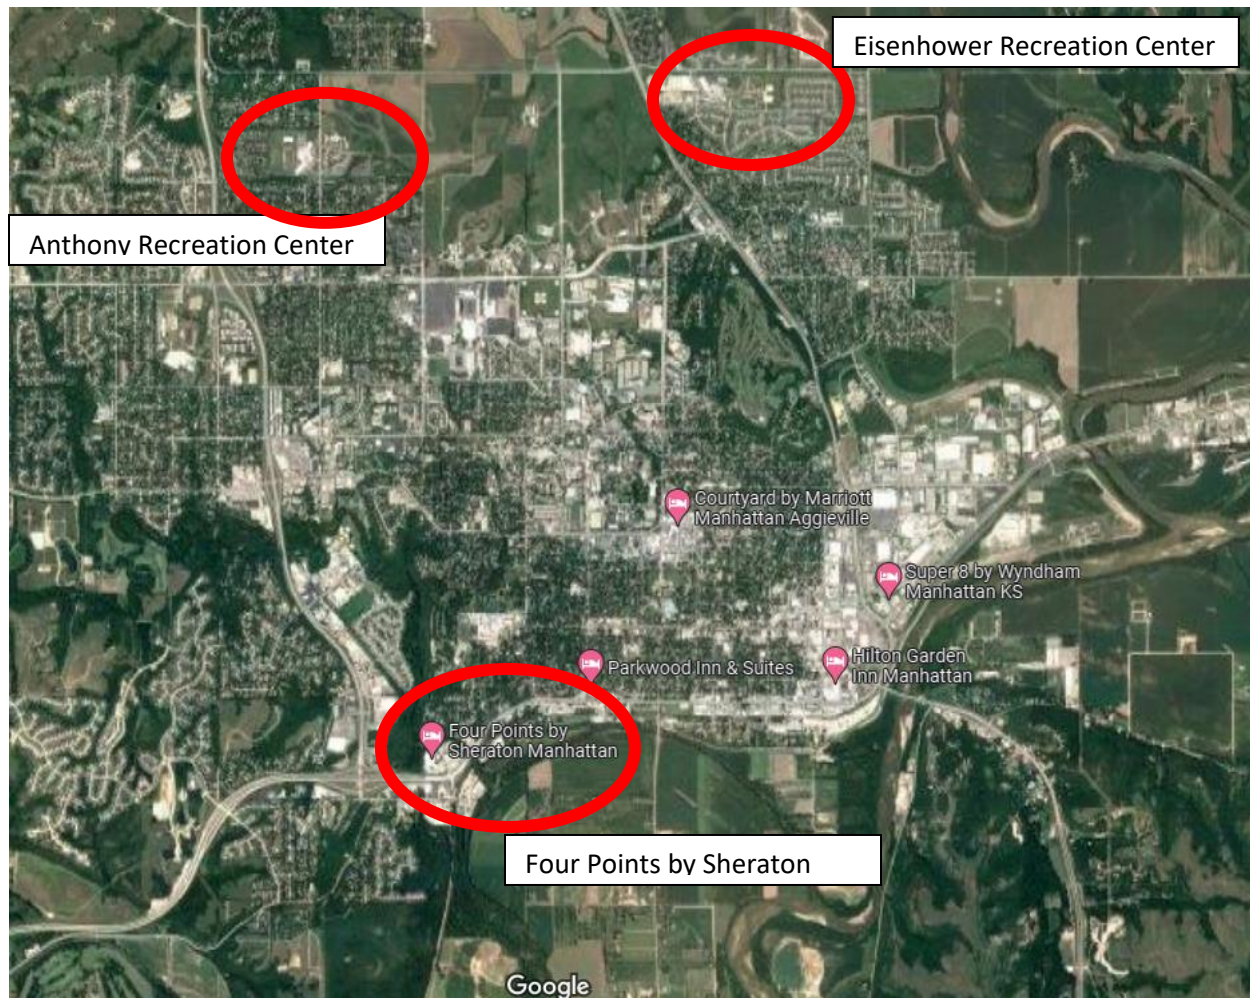

Manhattan, KS venues for Kansas Special Olympics Basketball & Cheerleading

Anthony Recreation Center
2415 Browning Ave
Manhattan, KS 66502
(785) 340-3347

Eisenhower Recreation Center
2850 Kirkwood Dr
Manhattan, KS 66502
(785) 340-3349

Four Points by Sheraton
530 Richard Dr
Manhattan, KS 66502
785-539-5311

Marlatt Rd