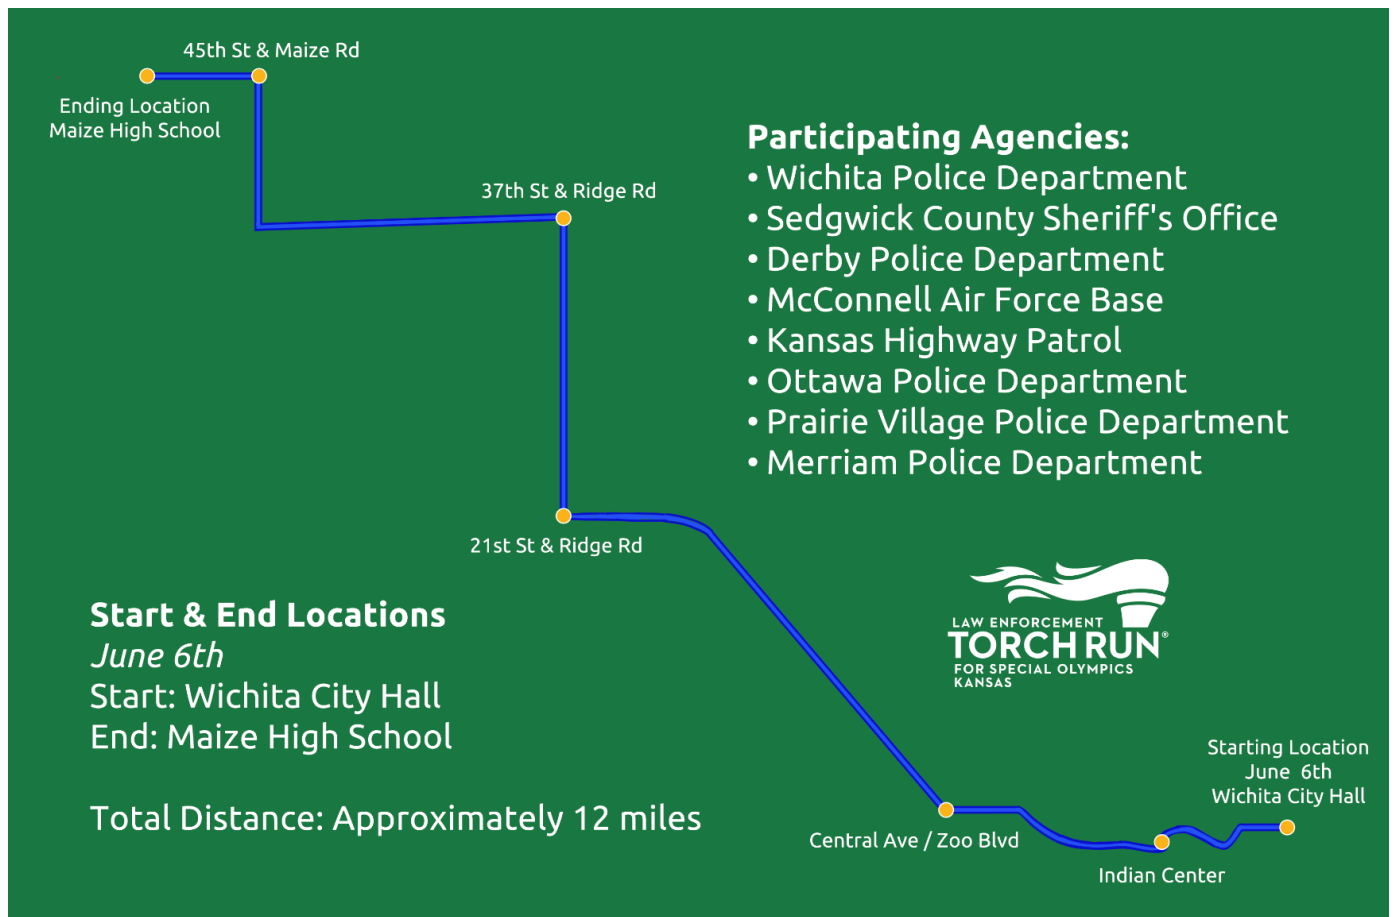

2025 Law Enforcement Torch Run (LETR) – Final Leg Route Overview

Run Date:

- **June 6th, 2025** — 3:00 PM – 6:00 PM

Full run route details below.

Run Route Details:

June 6th

- Start at Wichita City Hall (**455 N. Main. Wichita, KS 66202**) in front of the Law Enforcement Memorial
- Head West on **Central Avenue**
- Break at the **Indian Center** for a photo
- Continue West on **Central Ave**
- Break East of the intersection at **3108 W. Central**
- Turn North West on **Zoo Blvd**
- Break at QuikTrip (**7120 W 21st St N, Wichita, KS 67205**)
- Head North on **Ridge Road**
- Break at Kwik Shop (**7107 W 37th St N, Wichita, KS 67205**)
- Turn West on **37th Street**
- Turn North on **Maize Road**
- Wichita Police Department Mounted unit and athletes will join for the last leg at **45th Street and Maize Road**
- End at Maize High School (**11600 W 45th St N, Maize, KS 67101**)

Ways to Get Involved:

- **Walk or Run a Leg:** Contact your local agency to join in.
- **Cheer Along the Route:** Bring decorated signs and line the route to show your support and cheer on the runners.
- **Join the Finish Celebration:** Be there to welcome runners with cheers.

What is LETR?

The Law Enforcement Torch Run for Special Olympics originated in Kansas and is now a global movement led by law enforcement to raise awareness and funds for Special Olympics athletes. All funds raised support more than **5,000 Special Olympics athletes** across Kansas.