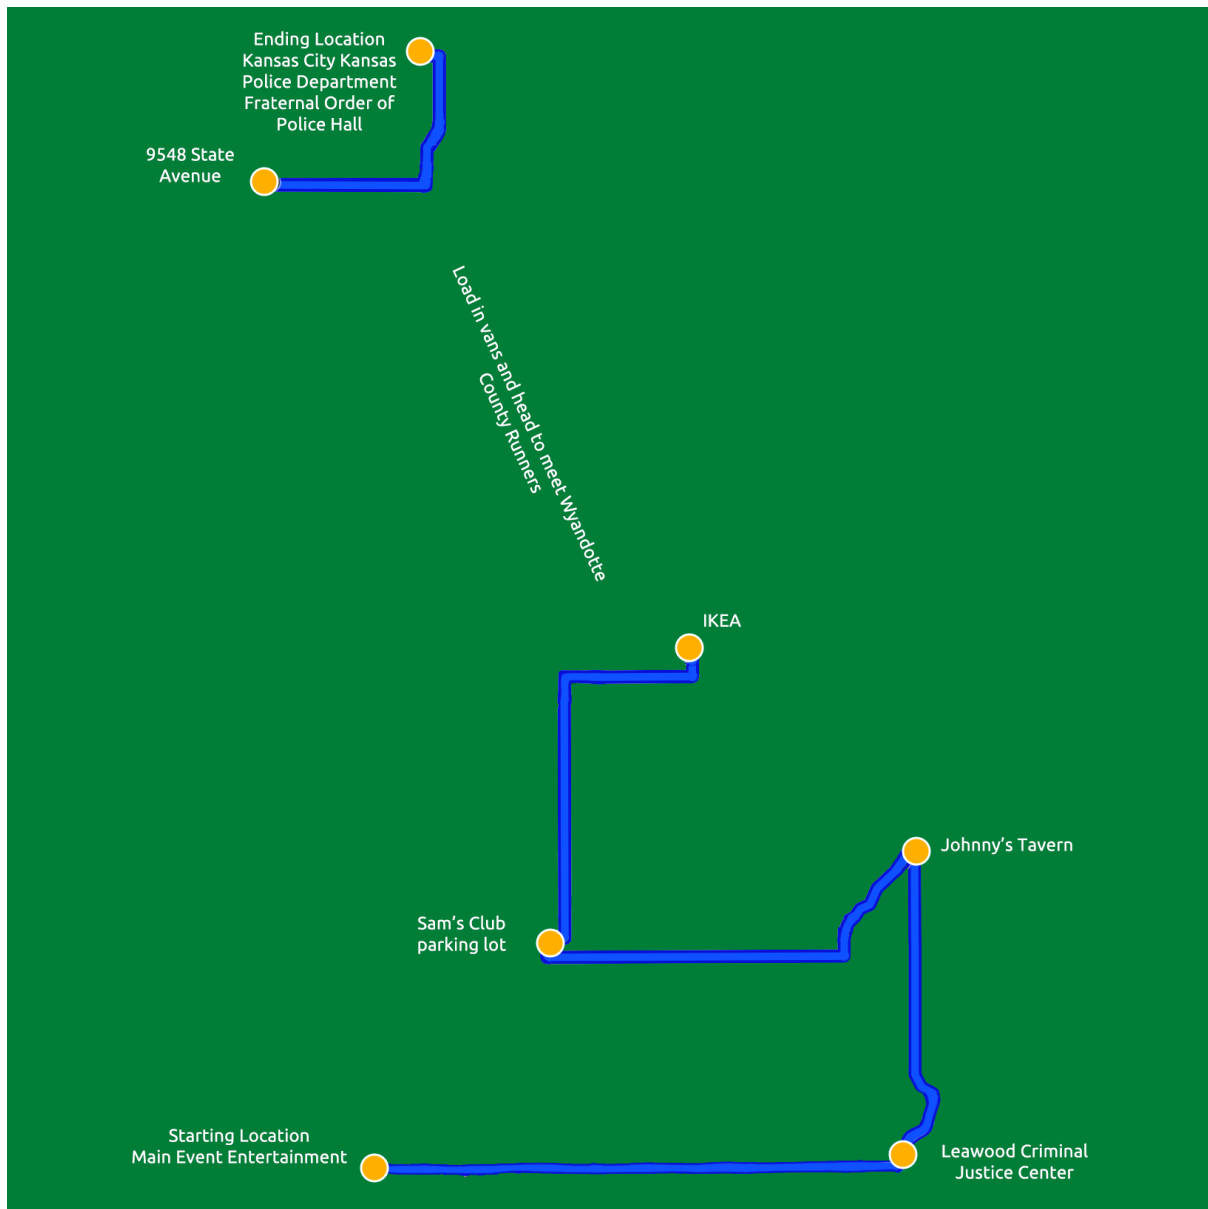

2025 Law Enforcement Torch Run (LETR) – Kansas City Route Overview

Run Date:

- **June 4th, 2025** — 8:30 AM – 5:15 PM
- Start: Main Event Entertainment
- End: IKEA

Short break and drive

- Start: 9548 State Avenue
- End: KCK PD FOP Hall

Total Distance: Approximately 46 miles

Full run route details below.

Run Route Details:

- Start: **Main Event Entertainment** (11950 N Kansas City Rd, Olathe, KS 66061)
 - Opening Ceremony
- West on **Bass Pro Drive**
- North on **Renner Road**
- East on **119th Street**
- North on **Tomahawk Creek Parkway**
- West into **Leawood Municipal Complex** (4205 Town Center Dr, Leawood, KS 66211)
 - Lunch and Ceremony at **Leawood Criminal Justice Center**
- North on **Tomahawk Creek Parkway** (turns into **Mission Road**)
- **Johnny's Tavern** (8262 Mission Rd, Prairie Village, KS 66208)
- West on **83rd Street**
- South on **Somerset Drive to Nall Avenue**
- West on **95th Street**
- **Sam's Club** parking lot (Sam's Club, 12200 W 95th St, Lenexa, KS 66215)
- North on **Quivira Street**
- East on **Shawnee Mission Parkway**
- North on **Ikea Way**
- **IKEA** (6000 Ikea Way, Merriam, KS 66202)
 - Load in vans and head to meet Wyandotte County Runners
- Start: **9548 State Avenue**
- East on **State Avenue to 78th Street**
- North on **78th Street across Parallel Parkway**
- North on **77th Street to Leavenworth Road**
- West on **Leavenworth Road to the Fraternal Order of Police Hall**
- End: **Kansas City Kansas Police Department Fraternal Order of Police Hall** (7844 Leavenworth Rd, Kansas City, KS 66109)

What is LETR?

The Law Enforcement Torch Run for Special Olympics originated in Kansas and is now a global movement led by law enforcement to raise awareness and funds for Special Olympics athletes. All funds raised support thousands of **Special Olympics athletes** across Kansas.