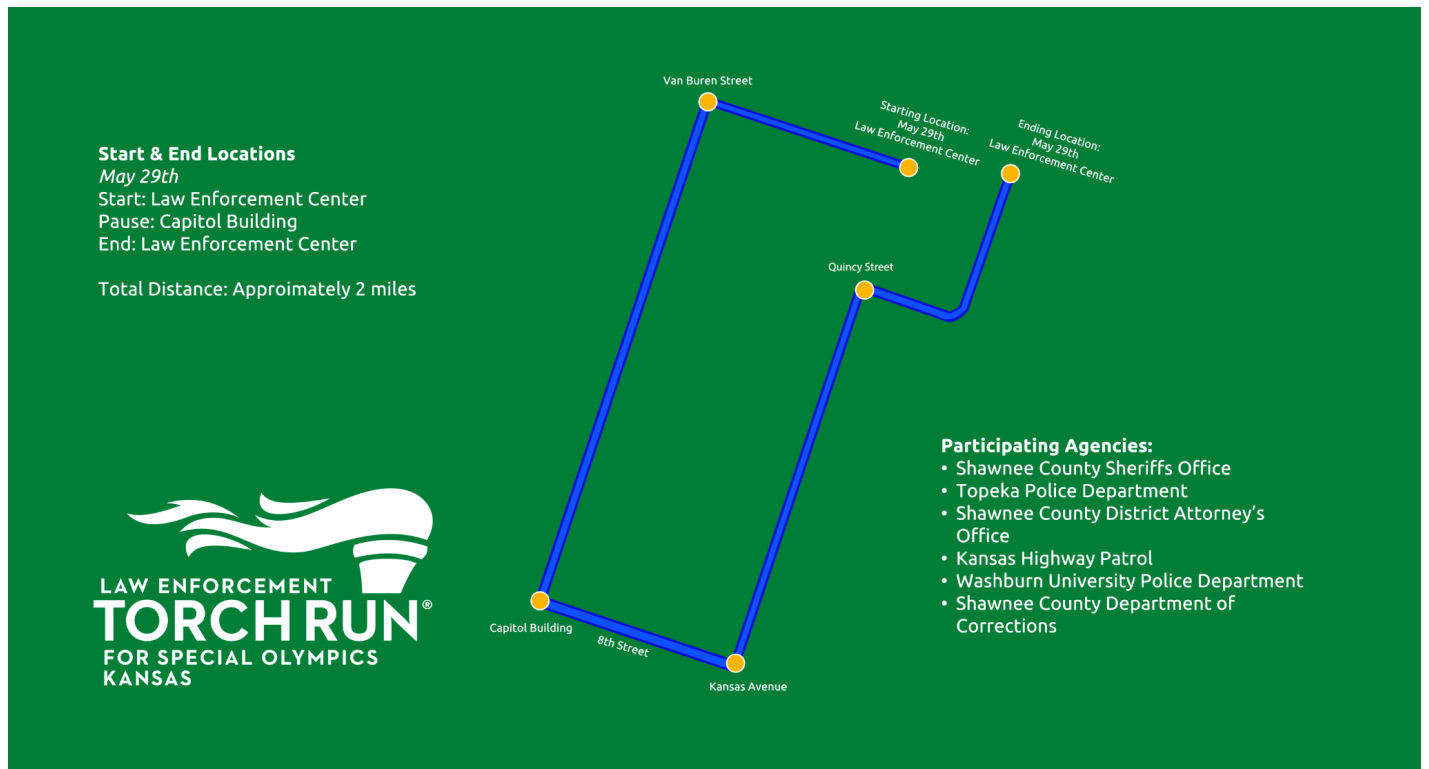

## 2025 Law Enforcement Torch Run (LETR) – Topeka Route Overview

*Run Date:*

- **May 29th, 2025** — 10:30 AM – 12:00 PM

*Full run route details below.*

### *Run Route Details:*

May 29th

- Start at Law Enforcement Center (**320 S Kansas Ave Topeka, KS 66603**)
- Head west on **4th Street to Van Buren Street**
- Turn Left onto **Van Buren Street**
- Run South on **Van Buren Street**
- Pause at **8th Street and Van Buren Street** for a photo in front of the **Capitol Building**
- Turn Left onto **8th Street**
- Run East on **8th Street to Kansas Avenue**
- Turn Left onto **Kansas Avenue**
- Run North on **Kansas Ave to Quincy Street**
- Turn Right on **Quincy Street**
- Loop around to End at the Law Enforcement Center (**320 S Kansas Ave Topeka, KS 66603**)

### *Ways to Get Involved:*

- **Walk or Run a Leg:** Contact your local agency to join in.
- **Cheer Along the Route:** Bring decorated signs and line the route to show your support and cheer on the runners.
- **Join the Finish Celebration:** Be there to welcome runners with cheers.

### *What is LETR?*

The Law Enforcement Torch Run for Special Olympics originated in Kansas and is now a global movement led by law enforcement to raise awareness and funds for Special Olympics athletes. All funds raised support more than **5,000 Special Olympics athletes** across Kansas.